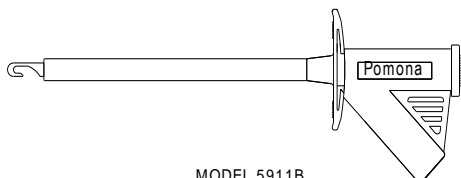

**Model 5904A
Deluxe Electrical DMM Test Lead Kit**

MODEL 6479
MODULAR PROBE SET WITH STAINLESS STEEL TIP
QTY 2 : 1 RED, 1 BLACK

MODEL 5911B
MAXIGRABBER TEST CLIP SET WITH HOOK TIP
QTY 2 : 1 RED, 1 BLACK

MODEL 5910B
MAXIGRABBER TEST CLIP SET WITH PINCER TIP
QTY 2 : 1 RED, 1 BLACK

MODEL 6041B
EXTRA LARGE ALLIGATOR CLIP SET
QTY 2 : 1 RED, 1 BLACK

MODEL 5907A
FLEXIBLE TEST LEAD SET WITH RIGHT ANGLE AND STRAIGHT BANANA PLUGS
QTY 2 : 1 RED, 1 BLACK

MODEL 5912B
MAXIGRABBER TEST CLIP SET WITH JAWS
QTY 2 : 1 RED, 1 BLACK

FOUR-FOLD NYLON POUCH

For data sheets / specifications of the kit individual components, visit the Pomona web site at:
www.pomonaelectronics.com

FEATURES:

- Test leads with a right angle banana plug are ideal for use with hand held digital multimeter.
- Flexible test leads feature high strand count silicone wire for extreme flexibility and high temperature resistance.
- Wear indication with double insulated (dual extruded) silicone leads shows white inner layer for increased safety.
- Banana plugs are molded directly to the wire for superior pull strength.
- A modular probe design allows probes, alligators and grabbers to fit directly onto the test leads for testing versatility.
- Test accessories conveniently store in the four-fold nylon pouch.
- Compatible with most multimeters that accepts safety style sheath banana plugs.
- CE Compliant; complies with IEC 61010-031 standard for hand held accessories.