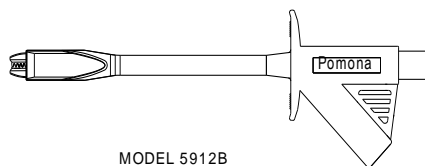

**Model 5904A
Deluxe Electrical DMM Test Lead Kit**

MODEL 6479
MODULAR PROBE SET WITH STAINLESS STEEL TIP
QTY 2 : 1 RED, 1 BLACK

MODEL 5911B
MAXIGRABBER TEST CLIP SET WITH HOOK TIP
QTY 2 : 1 RED, 1 BLACK

MODEL 5910B
MAXIGRABBER TEST CLIP SET WITH PINCER TIP
QTY 2 : 1 RED, 1 BLACK

MODEL 6041B
EXTRA LARGE ALLIGATOR CLIP SET
QTY 2 : 1 RED, 1 BLACK

MODEL 5907A
FLEXIBLE TEST LEAD SET WITH RIGHT ANGLE AND STRAIGHT BANANA PLUGS
QTY 2 : 1 RED, 1 BLACK

MODEL 5912B
MAXIGRABBER TEST CLIP SET WITH JAWS
QTY 2 : 1 RED, 1 BLACK

FOUR-FOLD NYLON POUCH

For data sheets / specifications of the kit individual components, visit the Pomona web site at:
www.pomonaelectronics.com

FEATURES:

- Test leads with a right angle banana plug are ideal for use with hand held digital multimeter.
- Flexible test leads feature high strand count silicone wire for extreme flexibility and high temperature resistance.
- Wear indication with double insulated (dual extruded) silicone leads shows white inner layer for increased safety.
- Banana plugs are molded directly to the wire for superior pull strength.
- A modular probe design allows probes, alligators and grabbers to fit directly onto the test leads for testing versatility.
- Test accessories conveniently store in the four-fold nylon pouch.
- Compatible with most multimeters that accepts safety style sheath banana plugs.
- CE Compliant; complies with IEC 61010-031 standard for hand held accessories.