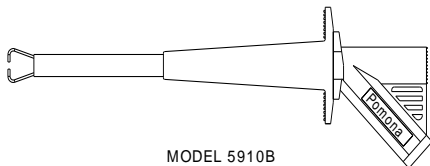

**Model 5904A
Deluxe Electrical DMM Test Lead Kit**

MODEL 6479
MODULAR PROBE SET WITH STAINLESS STEEL TIP
QTY 2 : 1 RED, 1 BLACK

MODEL 5911B
MAXIGRABBER TEST CLIP SET WITH HOOK TIP
QTY 2 : 1 RED, 1 BLACK

MODEL 5910B
MAXIGRABBER TEST CLIP SET WITH PINCER TIP
QTY 2 : 1 RED, 1 BLACK

MODEL 6041B
EXTRA LARGE ALLIGATOR CLIP SET
QTY 2 : 1 RED, 1 BLACK

MODEL 5907A
FLEXIBLE TEST LEAD SET WITH RIGHT ANGLE AND STRAIGHT BANANA PLUGS
QTY 2 : 1 RED, 1 BLACK

MODEL 5912B
MAXIGRABBER TEST CLIP SET WITH JAWS
QTY 2 : 1 RED, 1 BLACK

FOUR-FOLD NYLON POUCH

For data sheets / specifications of the kit individual components, visit the Pomona web site at:
www.pomonaelectronics.com

FEATURES:

- Test leads with a right angle banana plug are ideal for use with hand held digital multimeter.
- Flexible test leads feature high strand count silicone wire for extreme flexibility and high temperature resistance.
- Wear indication with double insulated (dual extruded) silicone leads shows white inner layer for increased safety.
- Banana plugs are molded directly to the wire for superior pull strength.
- A modular probe design allows probes, alligators and grabbers to fit directly onto the test leads for testing versatility.
- Test accessories conveniently store in the four-fold nylon pouch.
- Compatible with most multimeters that accepts safety style sheath banana plugs.
- CE Compliant; complies with IEC 61010-031 standard for hand held accessories.