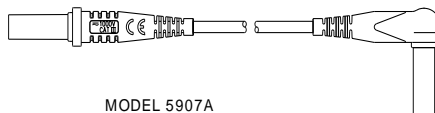

**Model 5904A
Deluxe Electrical DMM Test Lead Kit**

MODEL 6479
MODULAR PROBE SET WITH STAINLESS STEEL TIP
QTY 2 : 1 RED, 1 BLACK

MODEL 5911B
MAXIGRABBER TEST CLIP SET WITH HOOK TIP
QTY 2 : 1 RED, 1 BLACK

MODEL 5910B
MAXIGRABBER TEST CLIP SET WITH PINCER TIP
QTY 2 : 1 RED, 1 BLACK

MODEL 6041B
EXTRA LARGE ALLIGATOR CLIP SET
QTY 2 : 1 RED, 1 BLACK

MODEL 5907A
FLEXIBLE TEST LEAD SET WITH RIGHT ANGLE AND STRAIGHT BANANA PLUGS
QTY 2 : 1 RED, 1 BLACK

FEATURES:

- Test leads with a right angle banana plug are ideal for use with hand held digital multimeter.
- Flexible test leads feature high strand count silicone wire for extreme flexibility and high temperature resistance.
- Wear indication with double insulated (dual extruded) silicone leads shows white inner layer for increased safety.
- Banana plugs are molded directly to the wire for superior pull strength.
- A modular probe design allows probes, alligators and grabbers to fit directly onto the test leads for testing versatility.
- Test accessories conveniently store in the four-fold nylon pouch.
- Compatible with most multimeters that accepts safety style sheath banana plugs.
- CE Compliant; complies with IEC 61010-031 standard for hand held accessories.